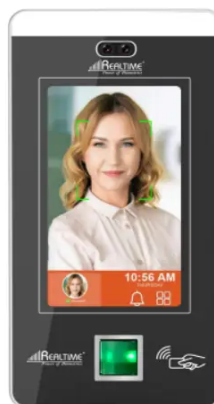

Entrixa Pro AI — Long Range Pro Series AI Face Recognition with Fingerprint & Access Control System

Long Range AI Face Recognition with Fingerprint

Realtime Pro 1100B is an advanced biometric attendance and access control device designed for efficient and secure employee management. It features AI-powered face recognition, fingerprint verification, and RFID card access for accurate and fast authentication. With a 4.5-inch color touch display, Wi-Fi and TCP/IP connectivity, and USB data transfer, the Pro 1100B ensures seamless integration and real-time attendance tracking. Perfect for offices, schools, factories, and institutions, this device offers high performance, reliability, and user-friendly operation. The Realtime Pro 1100B attendance system brings innovation, security, and convenience together for smarter workforce management.

Realtime Pro 1100b

Product Specifications

- Face Users: 2000
- Fingerprint Users: 2000
- QR Code Capacity: 2000
- Card Users: 2000
- Password Users: 2000
- Attendance Records: 2,00,000
- Working Modes: Offline/Online
- Verification Modes: Face, Fingerprint, QR Code, ID Card, Password
- Screen Size: 2.6 inches (Color Display)
- Power Supply: 12V DC
- Working Current: 500 mA
- Sound Indicator: Buzzer, Voice
- Weigand: IN & OUT (Both)
- Support Exit Buttons: Push Button & No Touch
- Printer: Support
- Reader: Support